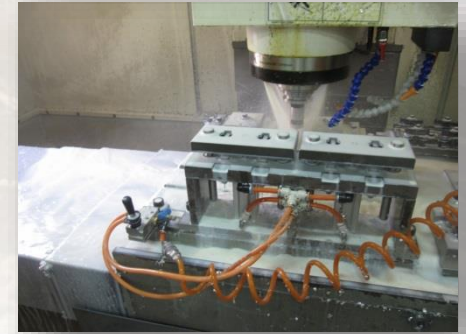

生產技術與服務-產品製造流程